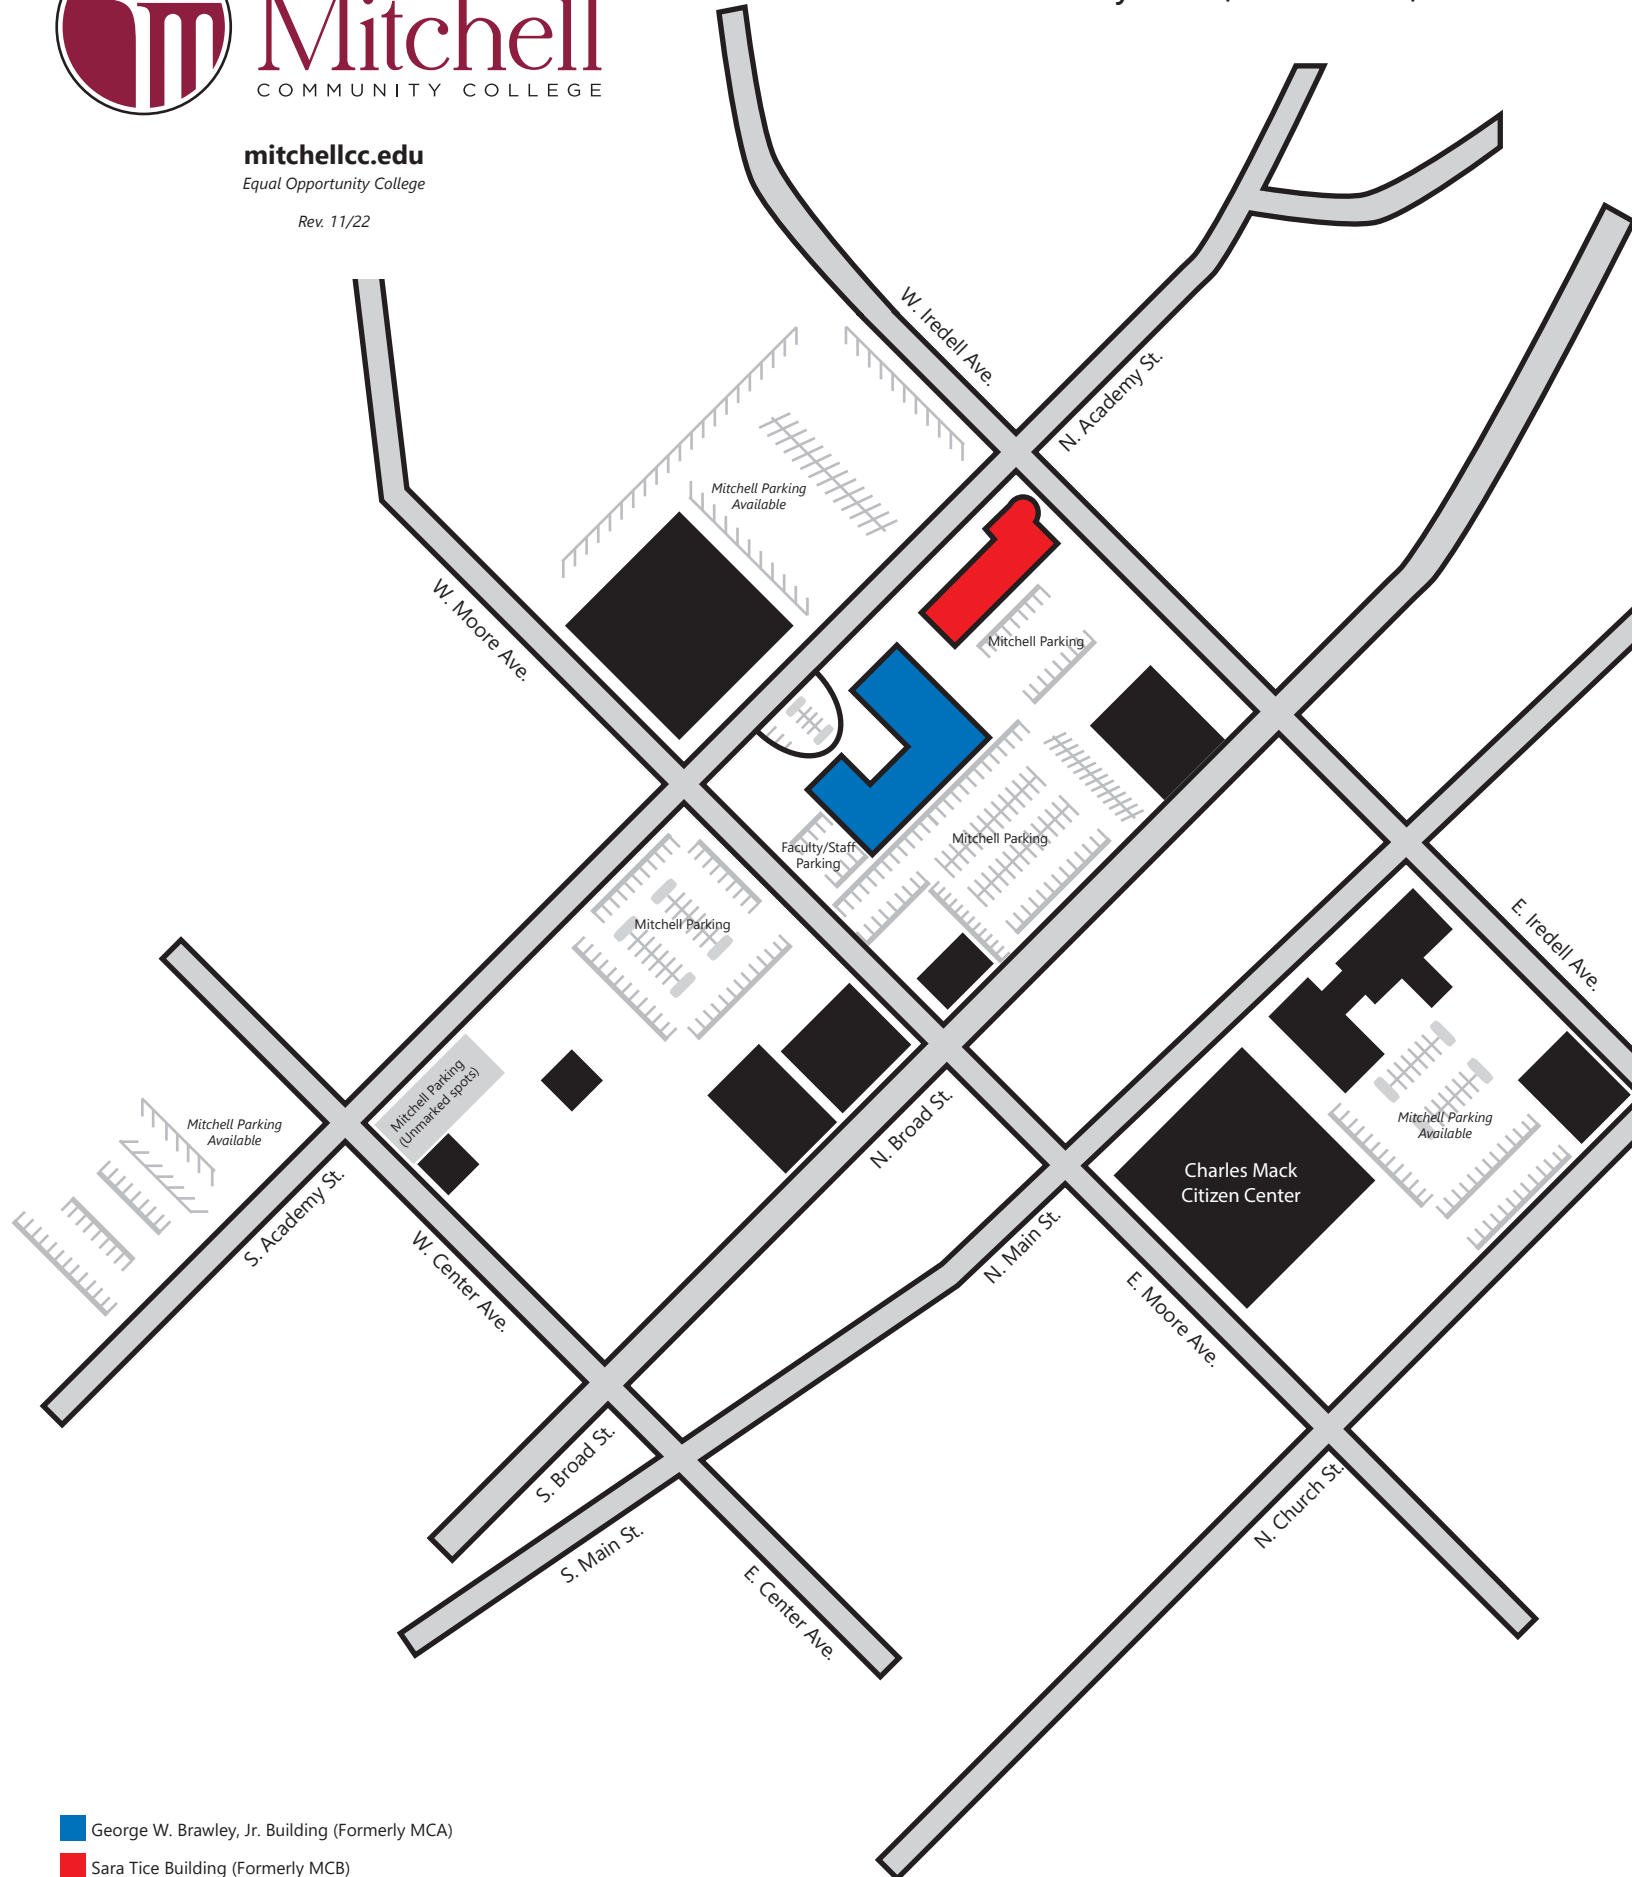

Mitchell
COMMUNITY COLLEGE

mitchellcc.edu
Equal Opportunity College

Rev. 11/22

Map of the Mooresville Campus
219 North Academy Street, Mooresville, NC 28115

- George W. Brawley, Jr. Building (Formerly MCA)
- Sara Tice Building (Formerly MCB)